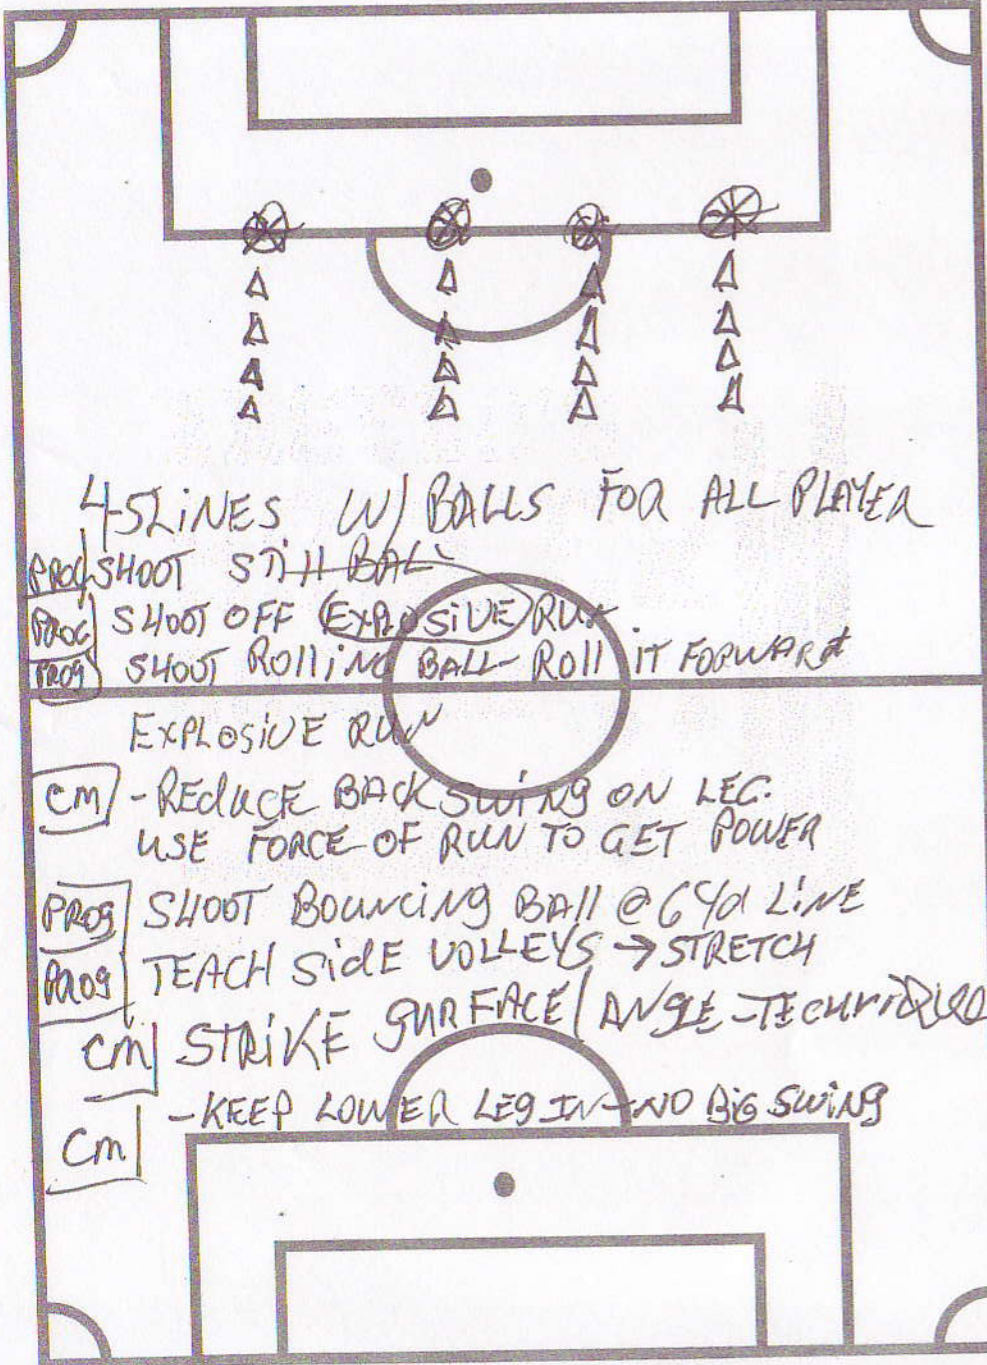

4-5 LINES W/ BALLS FOR ALL PLAYERS
 [PROG] SHOOT STILL BALL
 [PROG] SHOOT OFF EXPLOSIVE RUN
 [PROG] SHOOT ROLLING BALL - ROLL IT FORWARD

EXPLOSIVE RUN
 [CM] - REDUCE BACK SWING ON LEG.
 USE FORCE OF RUN TO GET POWER
 [PROG] SHOOT BOUNCING BALL @ 6 YD LINE
 [PROG] TEACH SIDE VOLLEYS → STRETCH
 [CM] STRIKE SURFACE / ANGLE TECHNIQUE
 [CM] - KEEP LOWER LEG IN - NO BIG SWING

2 PLAYERS - PASS IN MIDDLE - OVERLAP ON
 ON BOTH SIDES & ROTATE OVERLAPPERS
 PLAY THIS IN 2 GRIDS

[CM] PACE & TIMING OF PASSES.
 TIMING & SPACE OF RUNS

[PROG] SET 3 PEOPLE IN TRIANGLE IN
 MIDDLE THEN HIT OVERLAPPING RUNNER