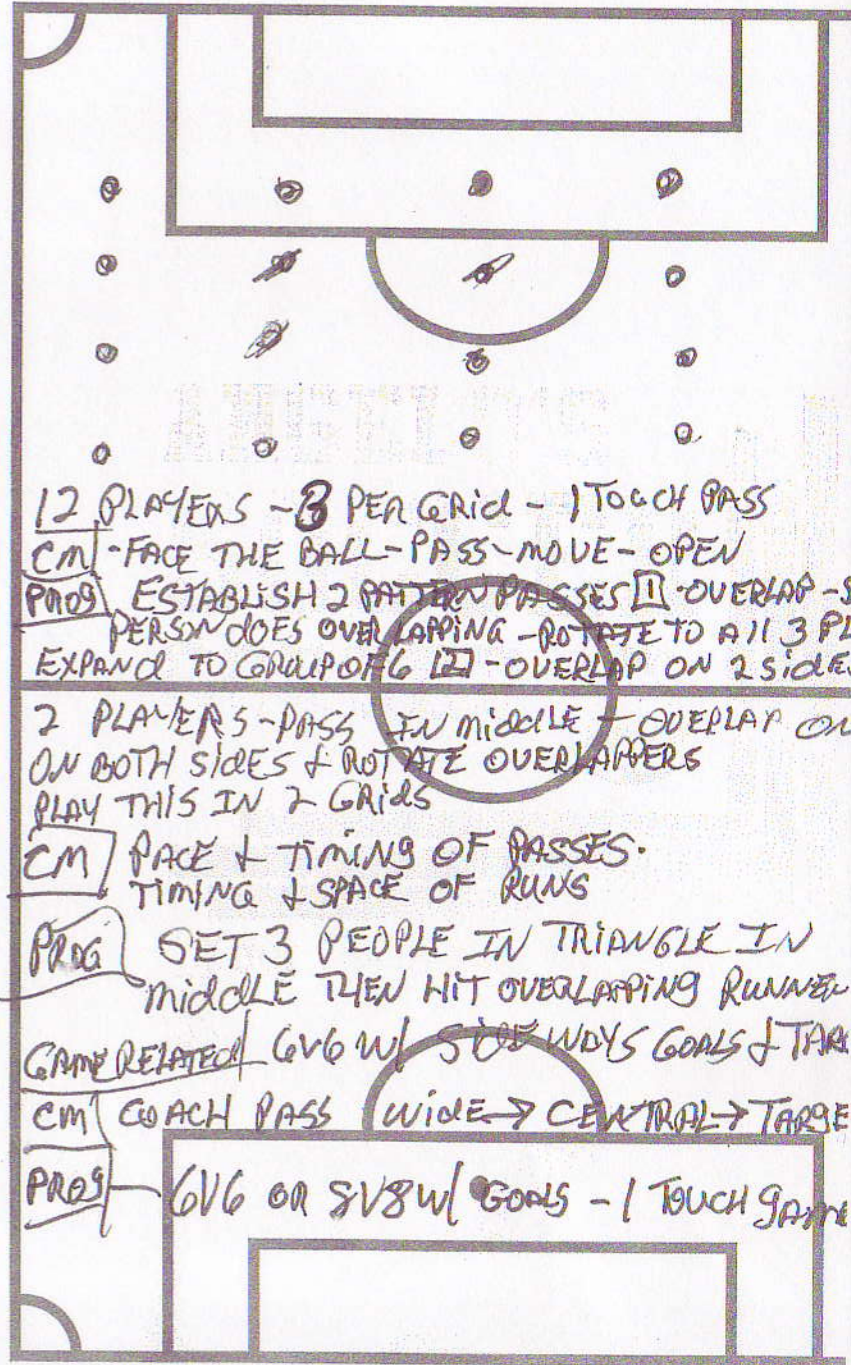

12 PLAYERS - 3 PER GRID - 1 TOUCH PASS
[CM] - FACE THE BALL - PASS - MOVE - OPEN
[PROG] ESTABLISH 2 PATTERN PASSES II - OVERLAP - 3
PERSON DOES OVERLAPPING - ROTATE TO ALL 3 PL
EXPAND TO GROUP OF 6 IN OVERLAP ON 2 SIDES

2 PLAYERS - PASS IN MIDDLE - OVERLAP ON
ON BOTH SIDES & ROTATE OVERLAPPERS
PLAY THIS IN 2 GRIDS

[CM] PACE & TIMING OF PASSES.
TIMING & SPACE OF RUNS

[PROG] SET 3 PEOPLE IN TRIANGLE IN
MIDDLE THEN HIT OVERLAPPING RUNNER

[GAME RELATED] GVG W/ SIDE WAYS GOALS & TARGET

[CM] COACH PASS WIDE → CENTRAL → TARGET

[PROG] GVG OR SV8 W/ GOALS - 1 TOUCH GAME